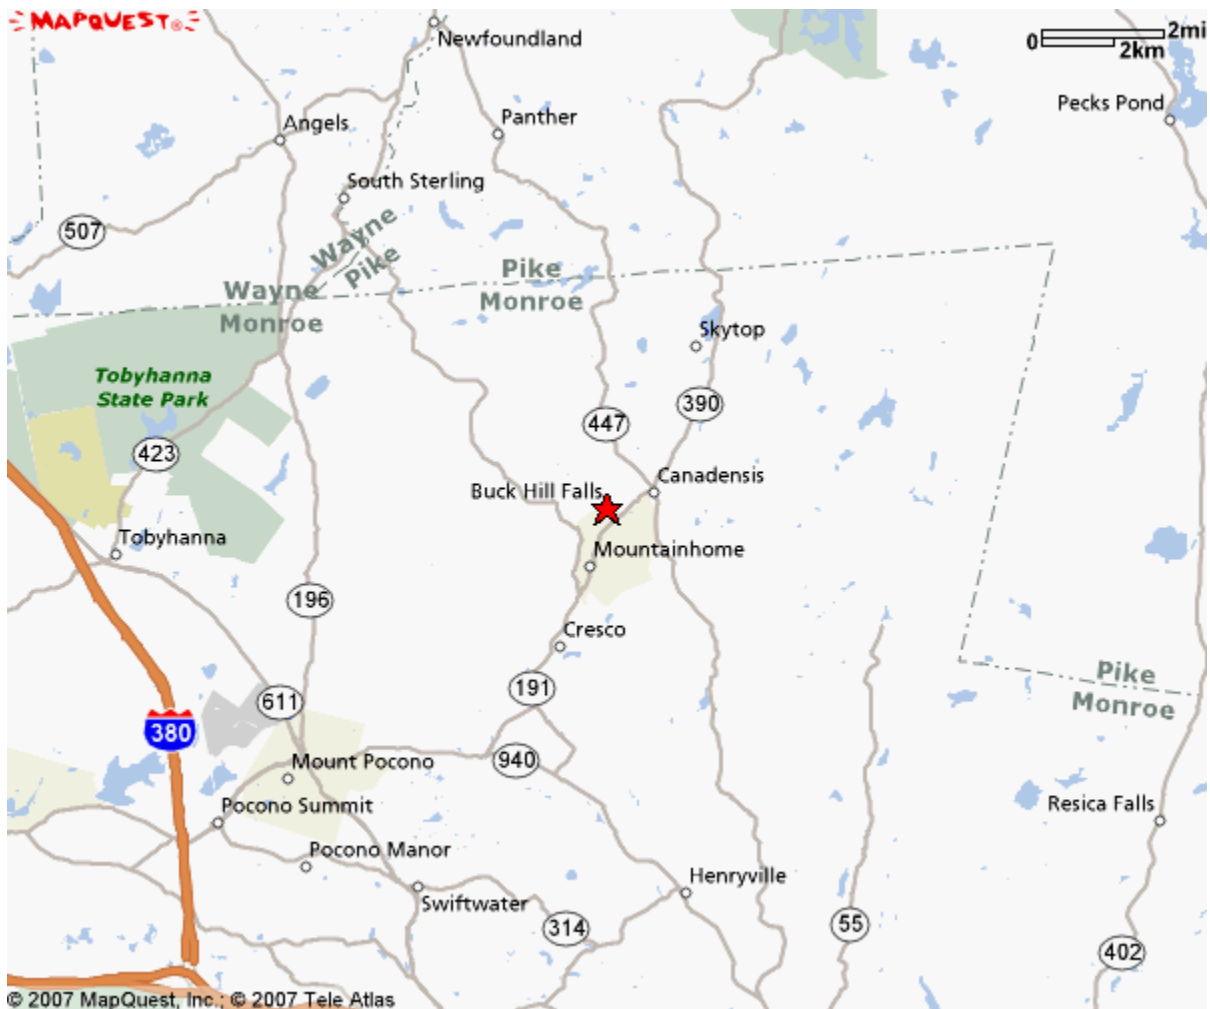

## Buck Hill Falls, PA 18323, US

### Driving Directions:

Buck Hill Falls is in the junction of Routes 390, 191 and 447 between the villages of Mountainhome and Canadensis.

From Route 940 E. in Mount Pocono, take 390N just past Caesar's Paradise Stream Resort. Turn left and 1.3 miles (passing MSGR McHugh School).

Turn left at stop sign onto combined routes 390N and 191N and travel 3.1 miles.

Turn left before Mr. Bill's gas station before the right-hand bend in the road—bowling lanes and Village Workshop will be on your left.