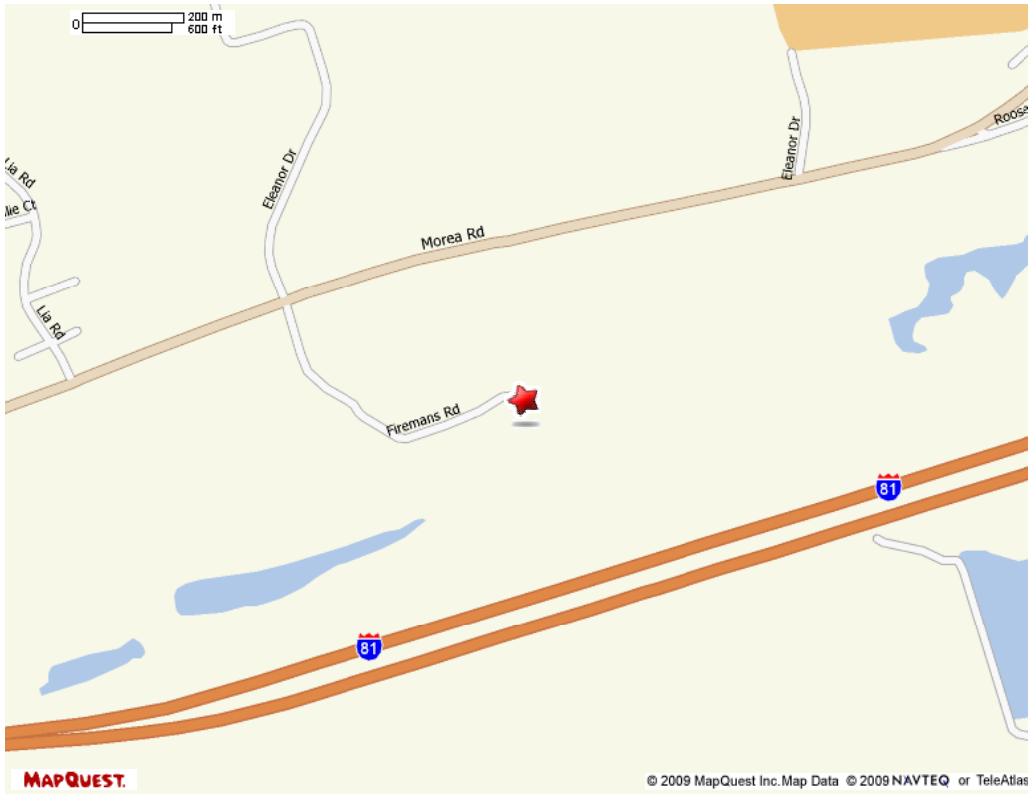

-

★ Schuylkill County Fire Training Center, Firemans Road, Frackville

Directions to Schuylkill County Fire Training Center:

From South on 61 N. at 2nd light in Frackville (Turkey Hill will be on your right), turn right on to Morea Road. Go 1.5 miles and the training center will be on your right. You will know you are close when you see PPL -- watch for the road on the right. You are there when you see the fitness center. The training center is all the way down near the end of Firemans Road.