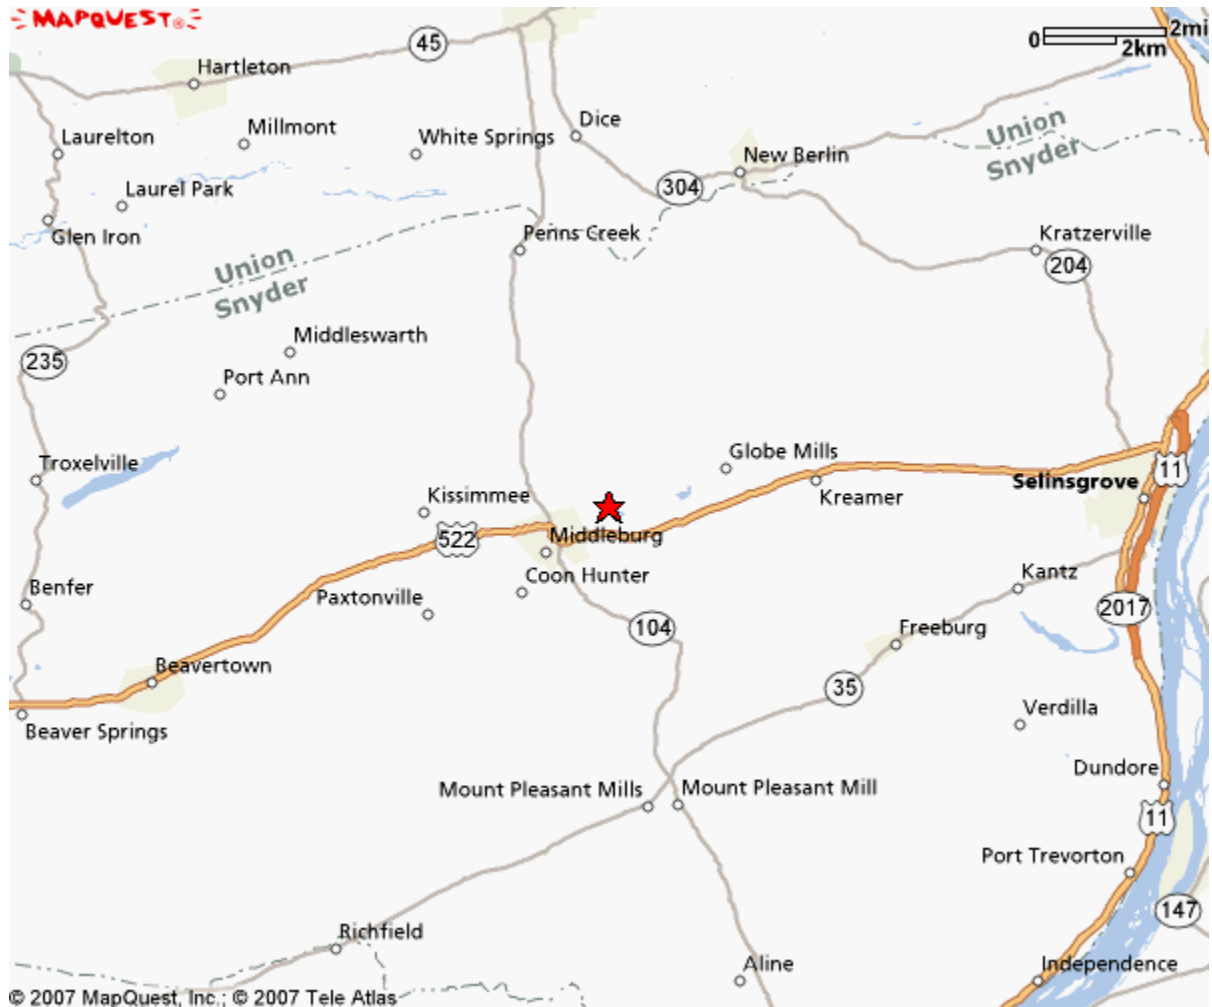

★ Middleburg, PA 17842, US

Driving Directions to Middleburg Borough:

From 11/15, take Route 104 N (just north of Liverpool) toward Middleburg. At the blinking light to straight and proceed toward Middleburg. At the intersection of 104 and 522 in the town of Middleburg, turn left and stay on 104 (which is now also 522). At the light to go straight where you will now see the IGA on your right and the United States Post Office on your left. Parking for the Middleburg Borough office is behind the Post Office and the building is beside the Post Office.