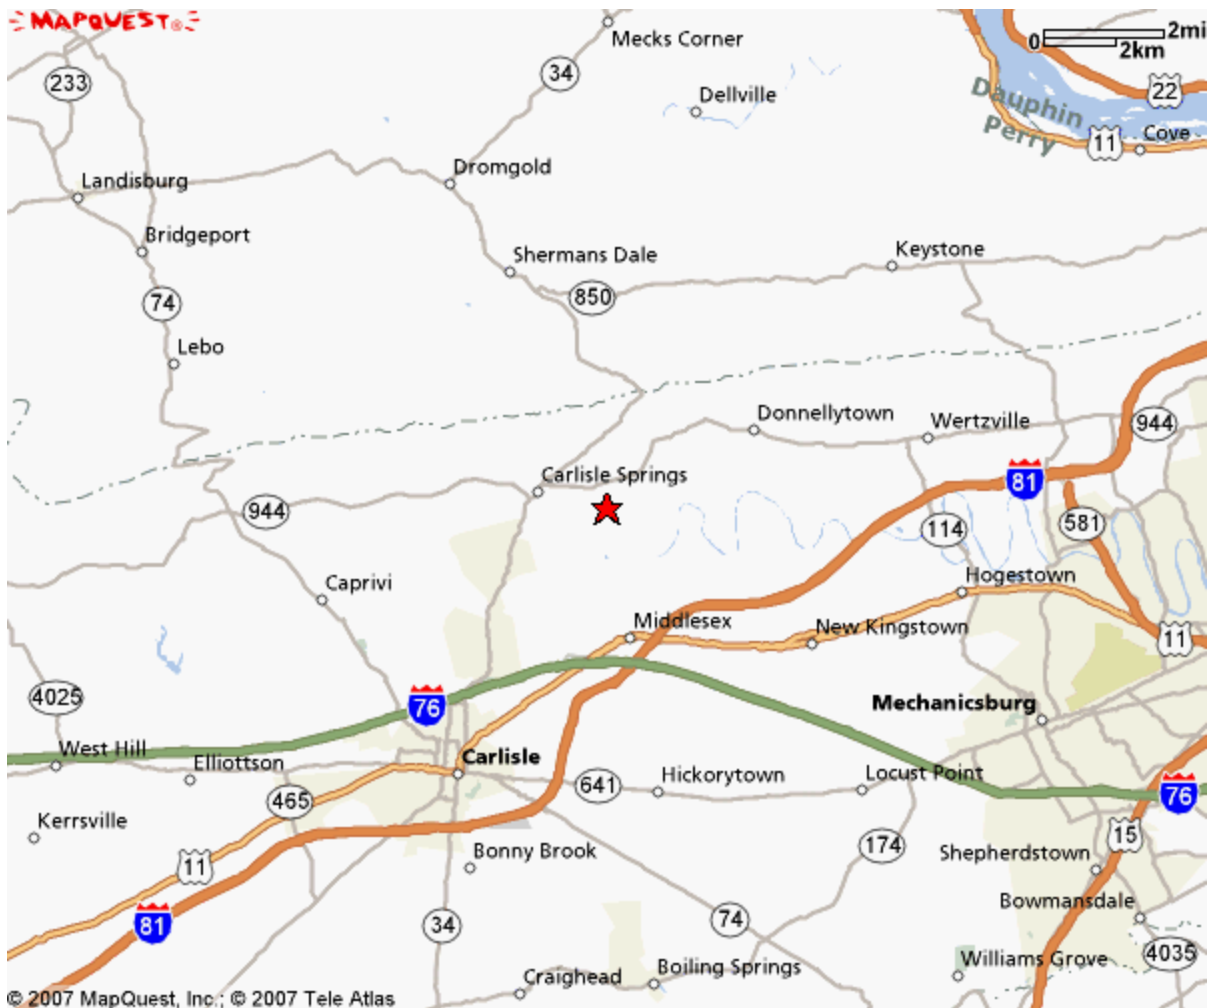

350 N Middlesex Rd.  
Carlisle, PA 17013-8422, US

Driving Directions to Middlesex Township Building:

**From interstate 81- South- Take Exit #52 (old exit #17)**

Stay in the right lane as you exit. The Ramada Limited will be on your right. Turn right at the third traffic light you come to (Arby's Restaurant on your right). This is North Middlesex Road. Proceed approximately 2.5 miles. Once you pass the elementary school (on your left), the Township Building will be 0.5 miles on your left.

**From Interstate 81-North- Take Exit #52B (old exit #17B)**

Take this exit and go under the I-81 overpass. Stay in the right lane. Turn right at the fourth traffic light (Arby's Restaurant will be on you right). This is North Middlesex Road. Process approximately 2 miles. Once you pass the elementary school (on your left), the Township Building will be 0.5 miles away on your left.

**Pennsylvania Turnpike – Take Exit #226 (old exit 16)**

Process to Route 11 North, to the 2<sup>nd</sup> red light, (Petro Truck Stop will be on your right, Arby's Restaurant will be on your right). Turn left at this light. This is North Middlesex

Road. Process approximately 2 miles. Once you pass the elementary school (on your left), the Township Building will be 0.5 miles on your left.