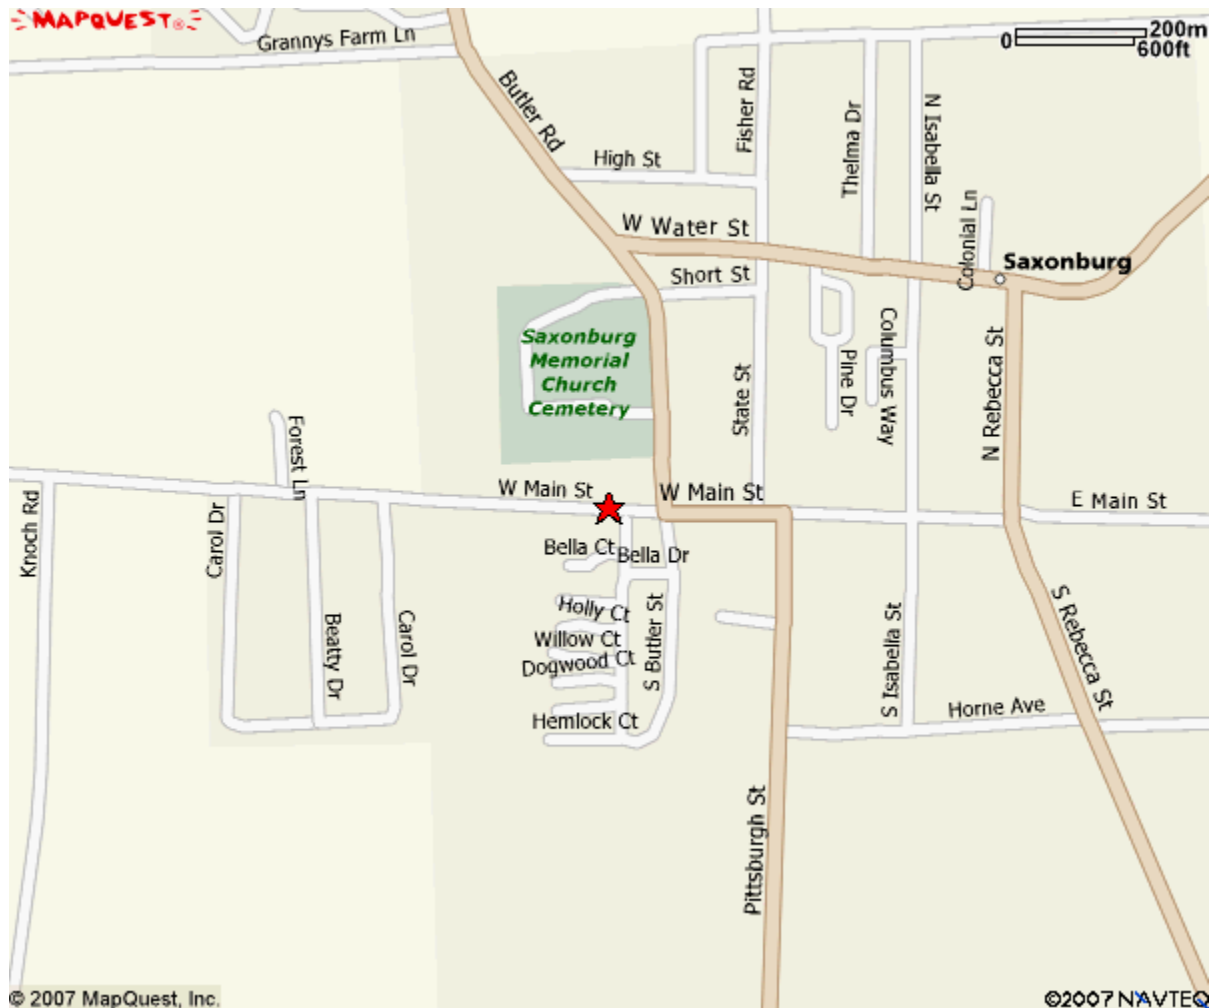

★ 420 W Main St
Saxonburg, PA 16056-9517, US

Driving Directions to Saxonburg Borough Hall:

From Route 8 heading north, go past Connely Golf Course and then turn right onto Dinner Bell Road. Dinner Bell Road takes you into borough of Saxonburg. Turn left and you will see the borough building on your left.

From Route 8 heading south, turn left onto Dinner Bell Road just before Connely Golf Course. Follow the signs to Saxonburg Borough.