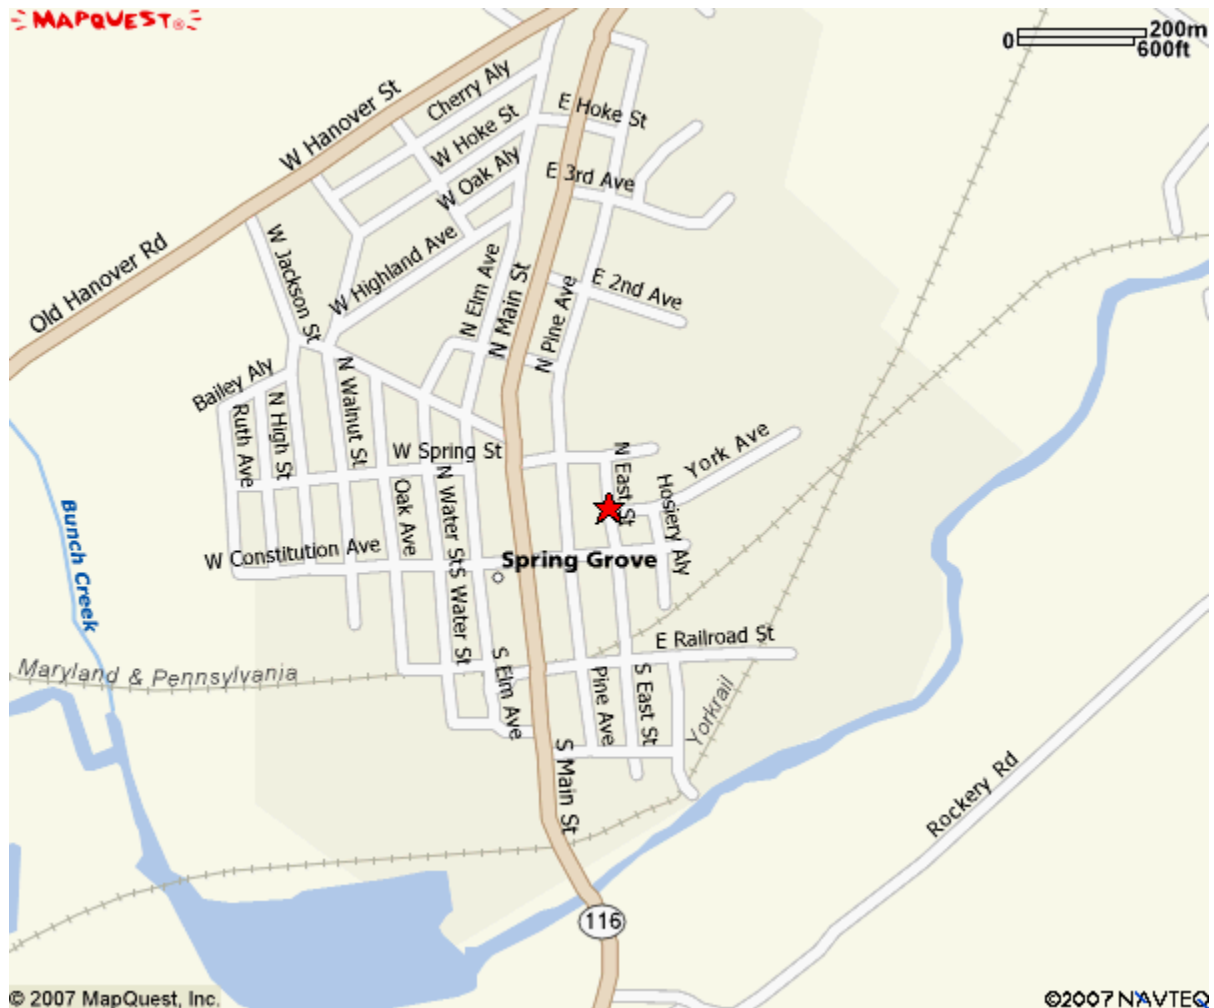

★ 50 N East St
Spring Grove, PA 17362-1246, US

Driving Directions to Spring Grove Community Center:

From York, take 30 West. Take a left onto 116 W. and go into the borough of Spring Grove (about 3-4 miles). At light go straight. Go up hill and bear left onto Main Street in Spring Grove. You will come to a small Ford dealership at the hill crest where you will want to take the next left onto East College Avenue. You then need to take a quick right onto Pine Avenue, which is a small alley. At this point you should see the community center. Park in the second lot which is reserved for the community center.